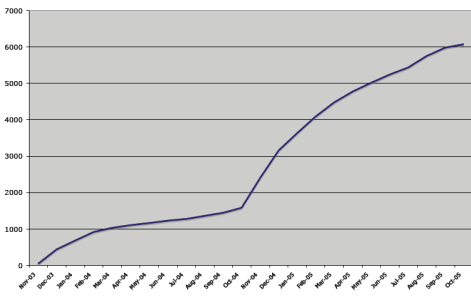

October 2005 Steering Committee Quarterly Update on the Green Guide Pilot's Progress

Green Guide Website Registrants

Registrants come from every state in the US.

Map updated October 2005.

Registrant Growth

Pilot Projects

The Pilot program continues to grow rapidly. 65 projects are currently registered, representing 19,800,000 square feet.

Registrants on the Green Guide Website by Country. Roughly 300 registrants are Canadian. 300 other registrants come from 63 other countries. NASA ESIP funded project (Mission to Planet Earth Education Series). Map updated October 2005.