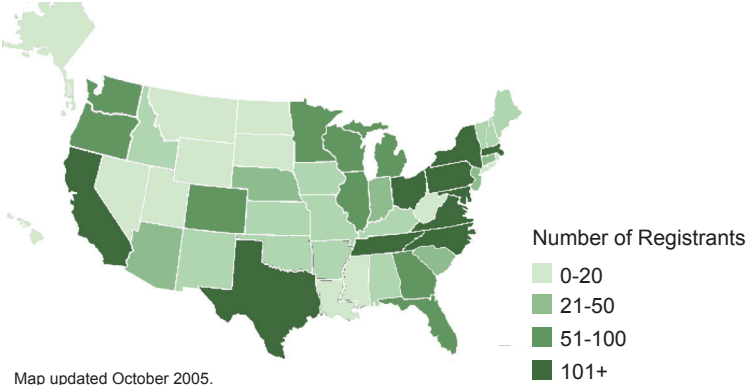

October 2005 Steering Committee Quarterly Update on the Green Guide Pilot's Progress

Green Guide Website Registrants

Registrants come from every state in the US.

Map updated October 2005.

Registrant Growth

Pilot Projects

The Pilot program continues to grow rapidly. 65 projects are currently registered, representing 19,800,000 square feet.

Registrants on the Green Guide Website by Country. Roughly 300 registrants are Canadian. 300 other registrants come from 63 other countries. NASA ESIP funded project (Mission to Planet Earth Education Series). Map updated October 2005.