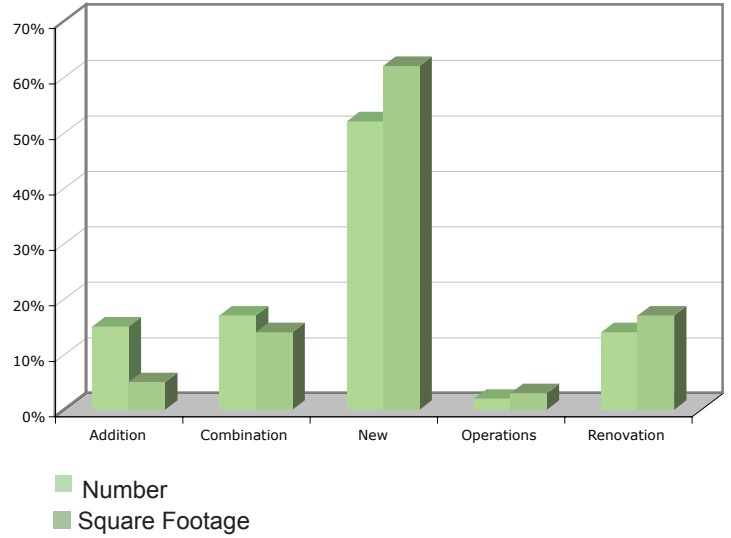

### Pilot Green Leaders

**Pilot Projects (cont.)**

**Facility Type**

**Project Type**

**Pilot Credit Achievements**

Average Construction Credit Goal: 24

Average Operations Credit Goal: 9

**Five Most Selected Construction Green Guide Credits**