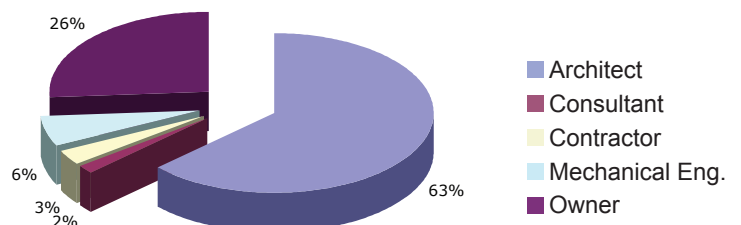

Pilot Projects

The Pilot program continues to grow rapidly. 65 projects are currently registered, representing 19,800,000 square feet.

Registrants on the Green Guide Website by Country. Roughly 300 registrants are Canadian. 300 other registrants come from 63 other countries. NASA ESIP funded project (Mission to Planet Earth Education Series). Map updated October 2005.

Green Guide for Health Care Website Registrants: Organizations

Green Guide Pilot Projects
NASA ESIP funded project (Mission to Planet Earth Education Series)

Pilot Growth 2005

Pilot Green Leaders

Pilot Projects (cont.)

Facility Type

Project Type

Pilot Credit Achievements

Average Construction Credit Goal: 24

Average Operations Credit Goal: 9

Five Most Selected Construction Green Guide Credits

- EQ c-4:** Low-Emitting Materials (53 Pilots)
- EQ c-3:** Construction IAQ Management (51 Pilots)
- SS c-4:** Alternative Transportation: Bikes and Public Transportation (48 Pilots)
- SS c-9:** Places of Respite (48 Pilots)
- MR c-2:** Construction Practices (48 Pilots)