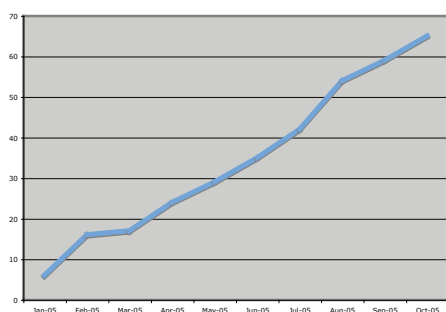

Pilot Growth 2005