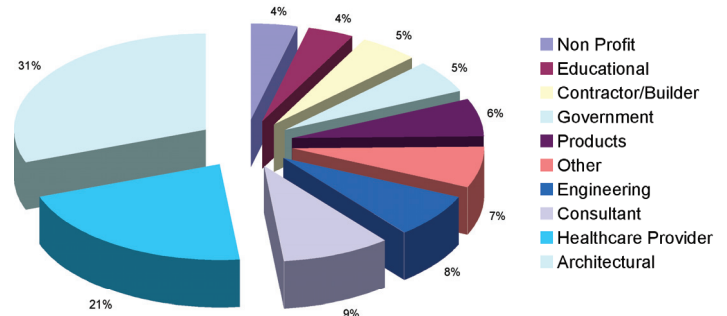

Green Guide for Health Care Website Registrants: Organizations

Green Guide Pilot Projects
NASA ESIP funded project (Mission to Planet Earth Education Series)