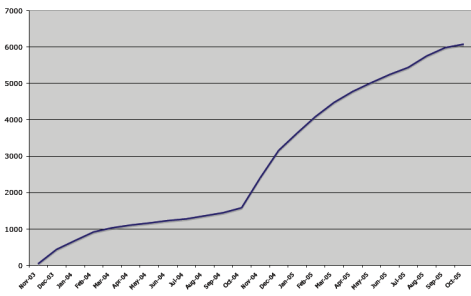

Registrant Growth