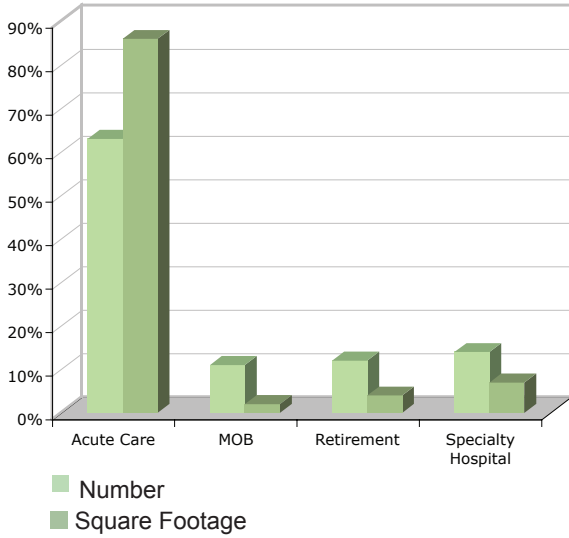

Pilot Projects (cont.)

Facility Type