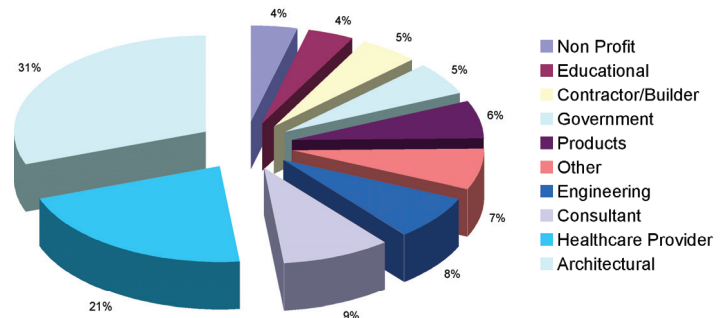

Green Guide for Health Care Website Registrants: Organizations

Green Guide Pilot Projects
NASA ESIP funded project (Mission to Planet Earth Education Series)