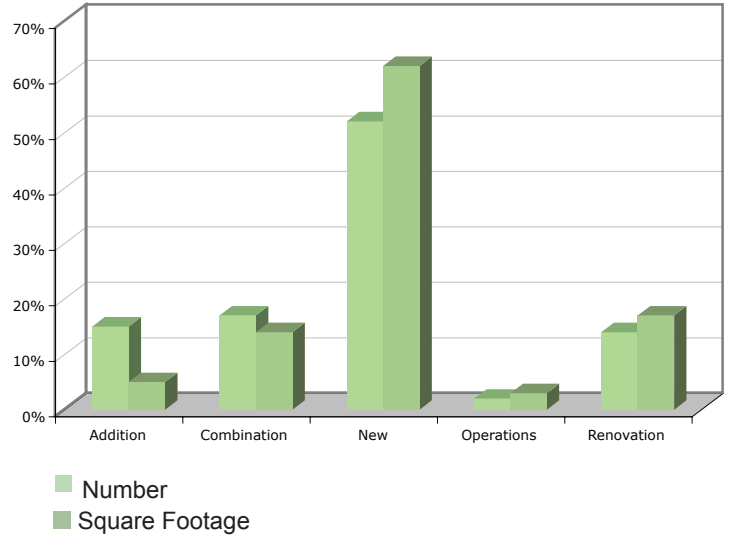

Project Type

Pilot Credit Achievements

Average Construction Credit Goal: 24

Average Operations Credit Goal: 9

Five Most Selected Construction Green Guide Credits

- **EQ c-4:** Low-Emitting Materials (53 Pilots)
- **EQ c-3:** Construction IAQ Management (51 Pilots)
- **SS c-4:** Alternative Transportation: Bikes and Public Transportation (48 Pilots)
- **SS c-9:** Places of Respite (48 Pilots)
- **MR c-2:** Construction Practices (48 Pilots)

Five Most Selected Operations Green Guide Credits

- **IO c-1:** Building Operations & Maintenance (39 Pilots)
- **IO c-2:** IAQ Management (39 Pilots)
- **EE c-3:** Energy Efficient Equipment (38 Pilots)
- **EE c-4:** Refrigerant Selection (38 Pilots)
- **TO c-1.1:** Alternative Transportation: Public Transit (36 Pilots)